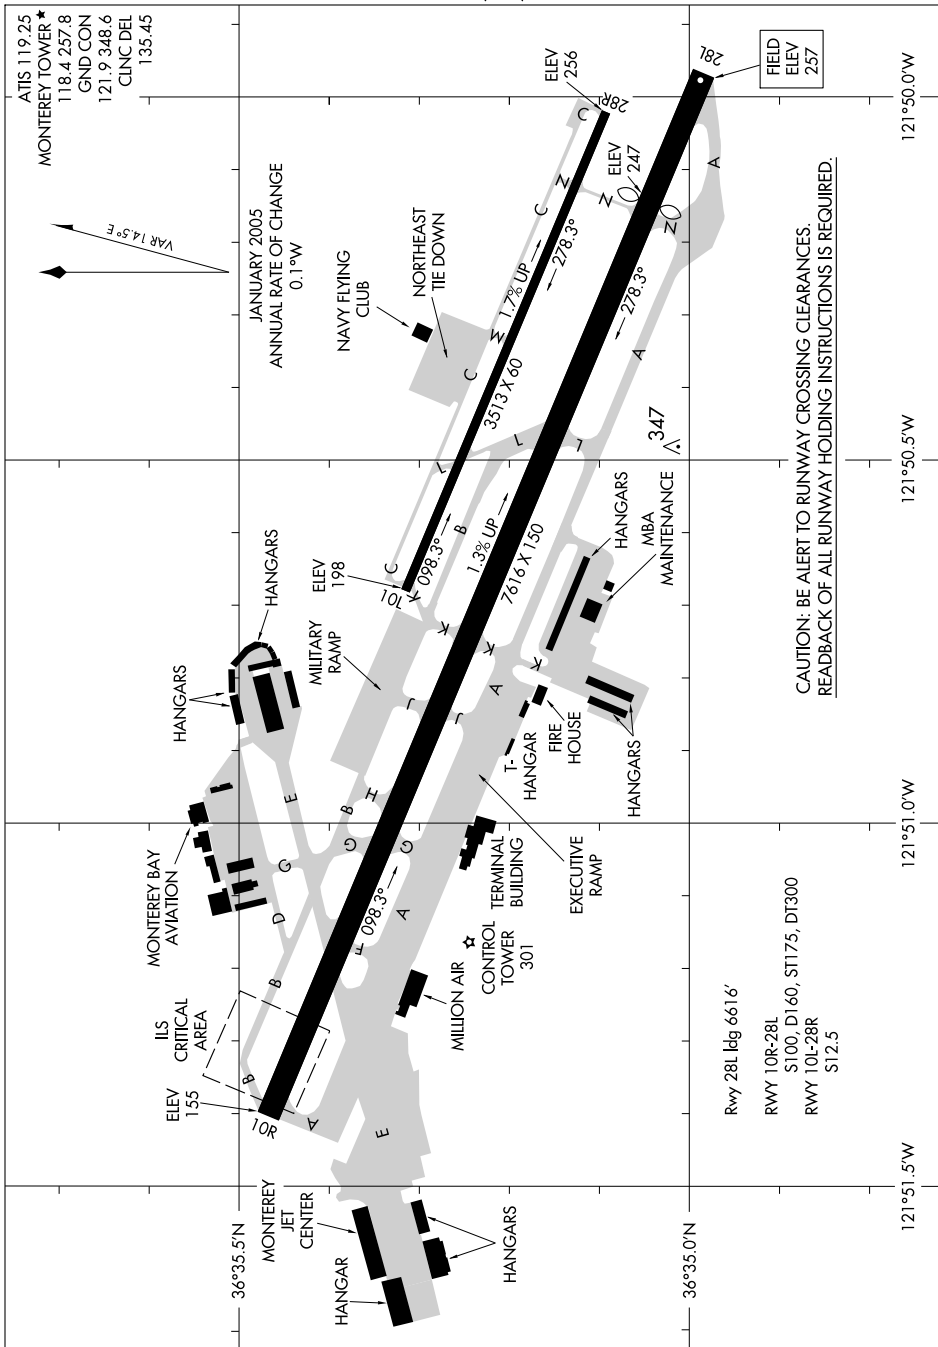

AIRPORT DIAGRAM

MONTEREY PENINSULA (MRY)
MONTEREY, CALIFORNIA

AL-271 (FAA)

SW-2, 20 DEC 2007 to 17 JAN 2008

SW-2, 20 DEC 2007 to 17 JAN 2008

CAUTION: BE ALERT TO RUNWAY CROSSING CLEARANCES.
READBACK OF ALL RUNWAY HOLDING INSTRUCTIONS IS REQUIRED.

AIRPORT DIAGRAM

MONTEREY, CALIFORNIA
MONTEREY PENINSULA (MRY)